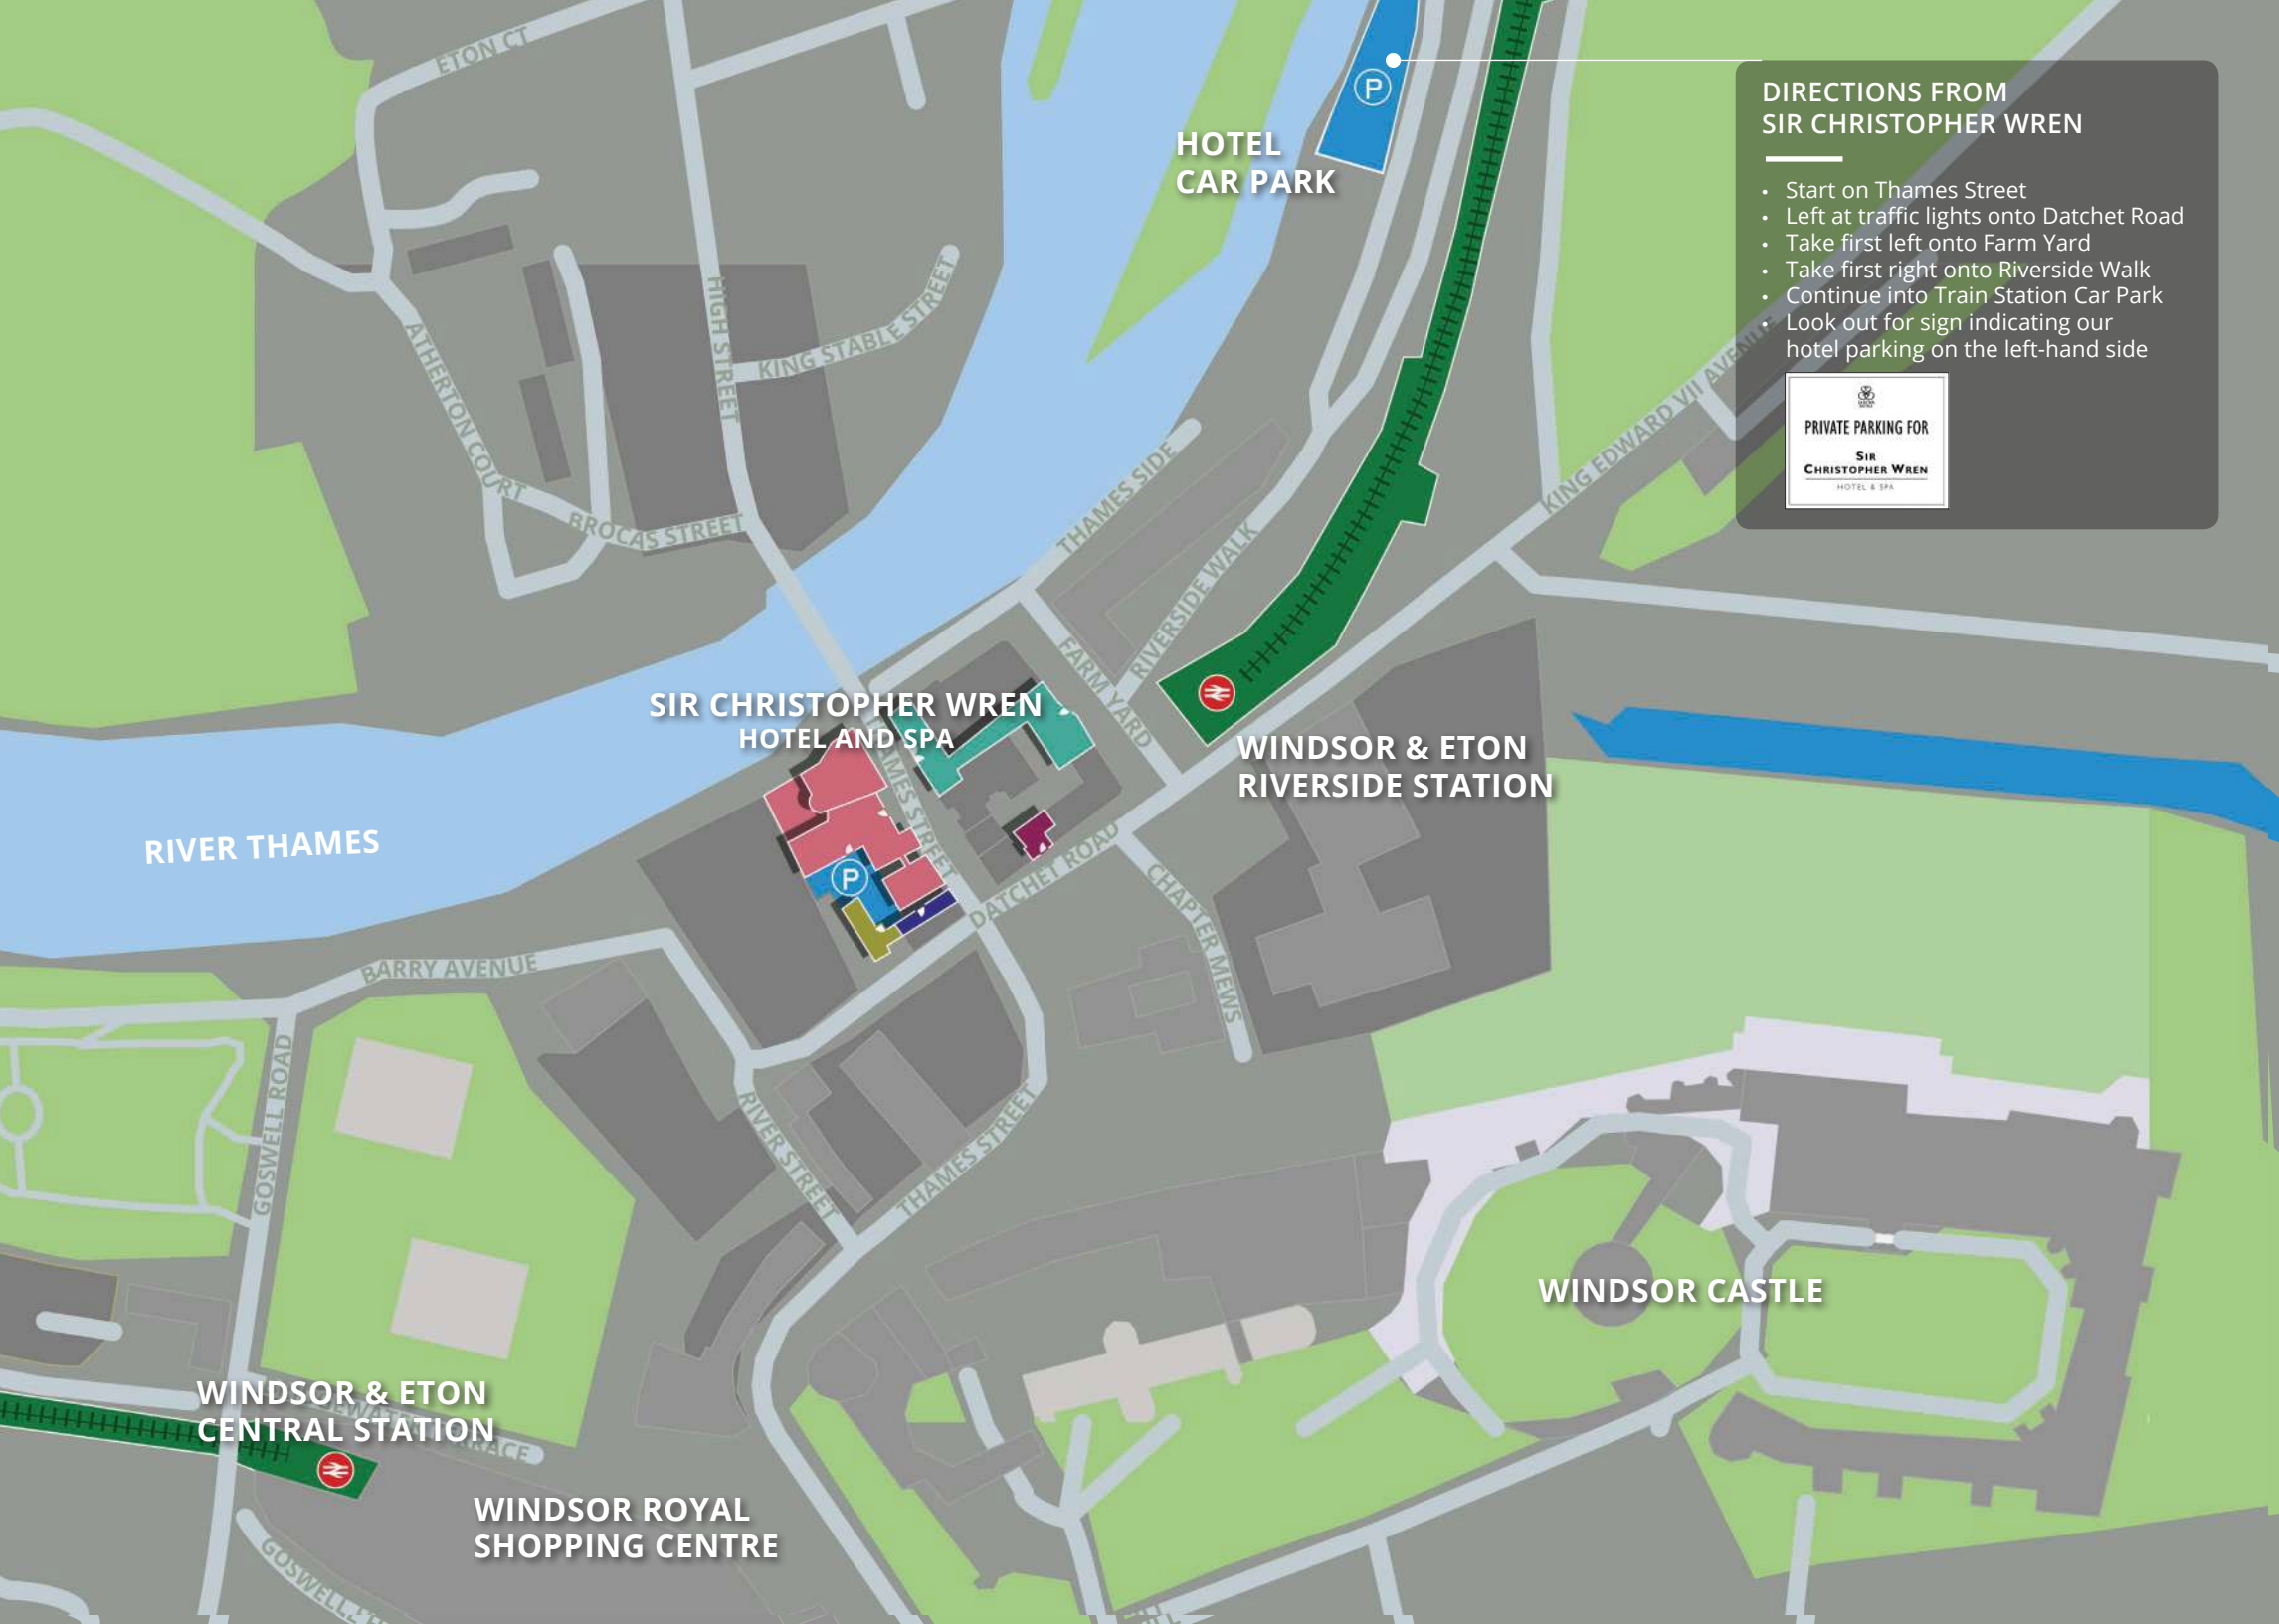

FARM YARD

WINDSOR HOUSE
BEDROOMS 300-474

WREN'S CLUB
AND SPA

THAMES HOUSE,
THE BRASSERIE,
BAR & TERRACE
BEDROOMS 1-58

DATCHET
APARTMENTS
APARTMENTS 101-107

HERITAGE HOUSE
BEDROOMS 81-86

BRASSERIE &
BAR

RECEPTION

TERRACE

HOTEL VALET
PARKING

THAMES STREET

DATCHET ROAD

DIRECTIONS FROM SIR CHRISTOPHER WREN

- Start on Thames Street
- Left at traffic lights onto Datchet Road
- Take first left onto Farm Yard
- Take first right onto Riverside Walk
- Continue into Train Station Car Park
- Look out for sign indicating our hotel parking on the left-hand side

PRIVATE PARKING FOR
SIR CHRISTOPHER WREN
HOTEL & SPA

HOTEL CAR PARK

SIR CHRISTOPHER WREN HOTEL AND SPA

WINDSOR & ETON RIVERSIDE STATION

RIVER THAMES

WINDSOR CASTLE

WINDSOR & ETON CENTRAL STATION

WINDSOR ROYAL SHOPPING CENTRE