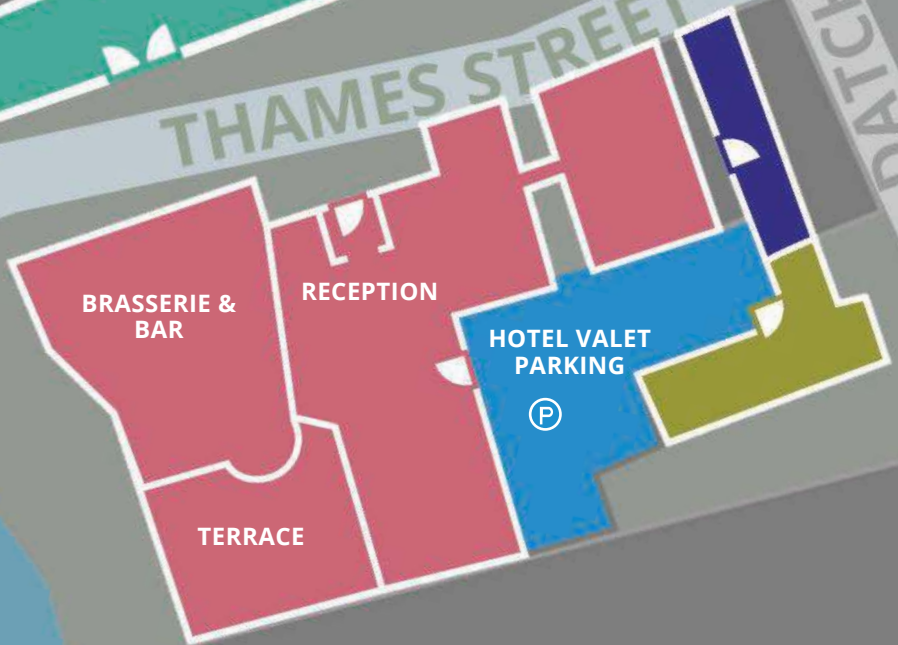

FARM YARD

WINDSOR HOUSE
BEDROOMS 300-474

WREN'S CLUB
AND SPA

THAMES HOUSE,
THE BRASSERIE,
BAR & TERRACE
BEDROOMS 1-58

DATCHET
APARTMENTS
APARTMENTS 101-107

HERITAGE HOUSE
BEDROOMS 81-86

BRASSERIE &
BAR

RECEPTION

TERRACE

HOTEL VALET
PARKING

THAMES STREET

DATCHET ROAD

DIRECTIONS FROM SIR CHRISTOPHER WREN

- Start on Thames Street
- Left at traffic lights onto Datchet Road
- Take first left onto Farm Yard
- Take first right onto Riverside Walk
- Continue into Train Station Car Park
- Look out for sign indicating our hotel parking on the left-hand side

PRIVATE PARKING FOR
SIR CHRISTOPHER WREN
HOTEL & SPA

HOTEL CAR PARK

SIR CHRISTOPHER WREN HOTEL AND SPA

WINDSOR & ETON RIVERSIDE STATION

RIVER THAMES

WINDSOR CASTLE

WINDSOR & ETON CENTRAL STATION

WINDSOR ROYAL SHOPPING CENTRE