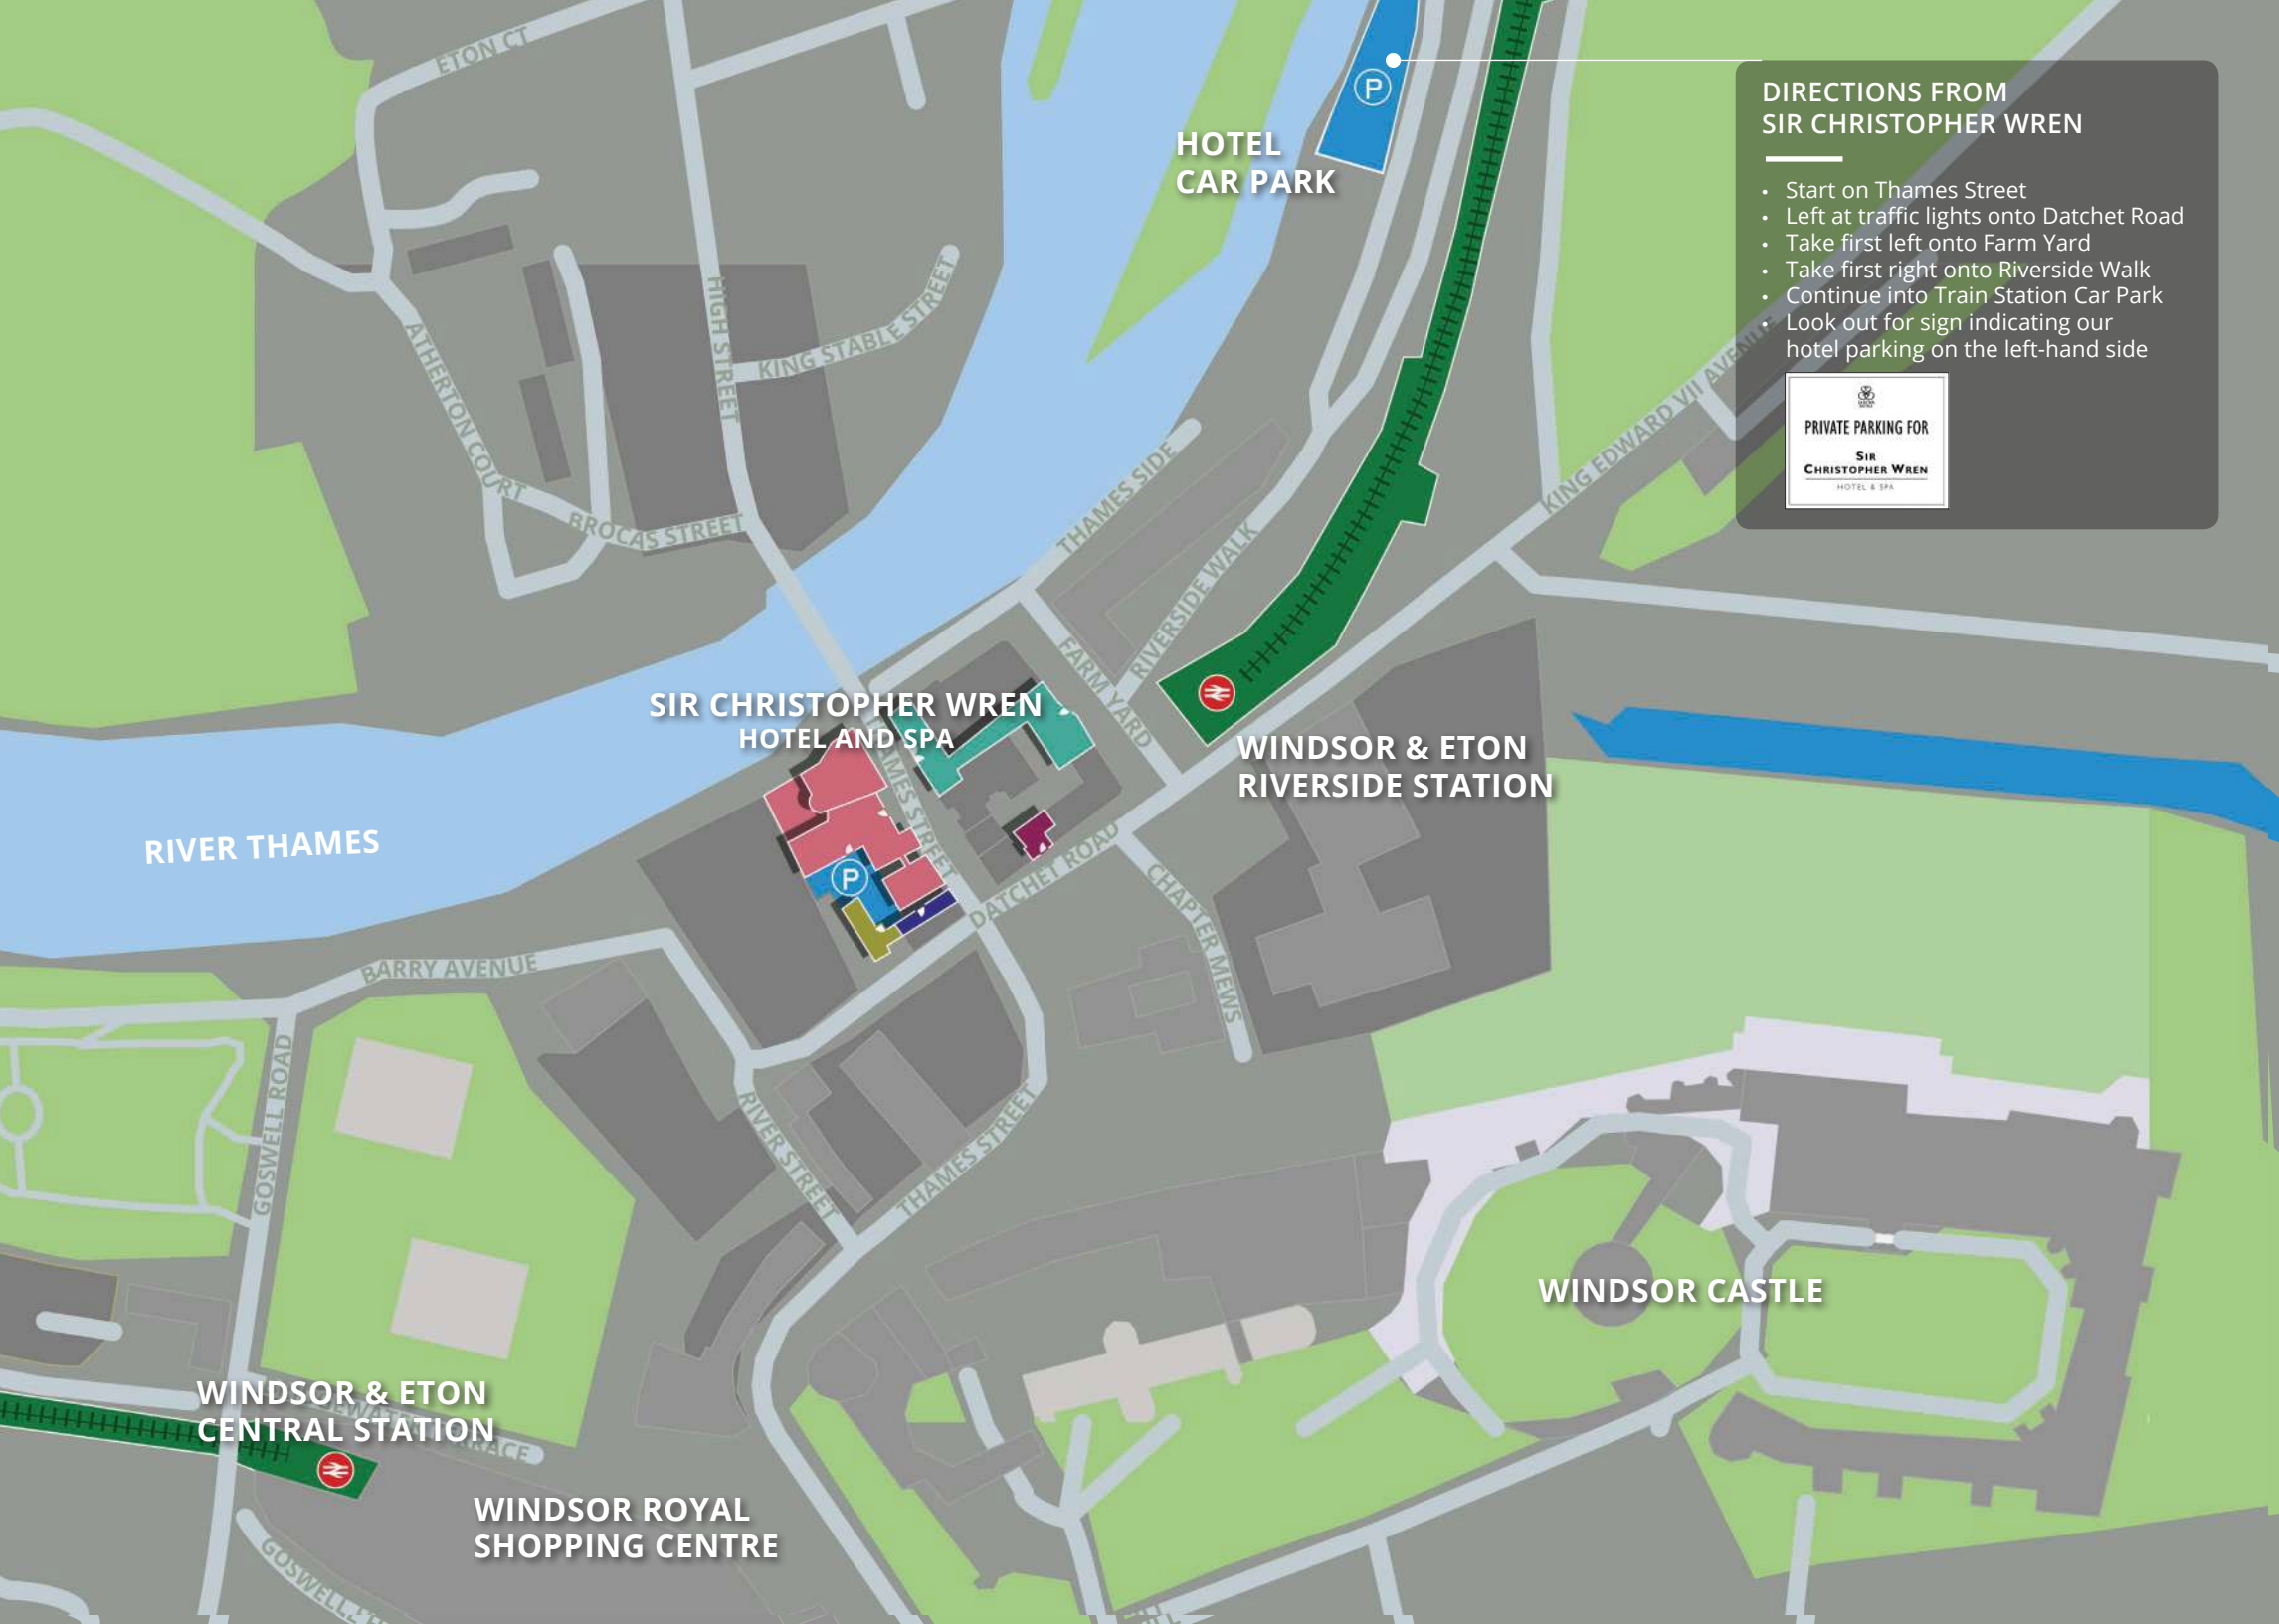

FARM YARD

WINDSOR HOUSE
BEDROOMS 300-474

WREN'S CLUB
AND SPA

THAMES HOUSE,
THE BRASSERIE,
BAR & TERRACE
BEDROOMS 1-58

DATCHET
APARTMENTS
APARTMENTS 101-107

HERITAGE HOUSE
BEDROOMS 81-86

BRASSERIE &
BAR

RECEPTION

HOTEL VALET
PARKING

TERRACE

DATCHET ROAD

THAMES STREET

DIRECTIONS FROM SIR CHRISTOPHER WREN

- Start on Thames Street
- Left at traffic lights onto Datchet Road
- Take first left onto Farm Yard
- Take first right onto Riverside Walk
- Continue into Train Station Car Park
- Look out for sign indicating our hotel parking on the left-hand side

PRIVATE PARKING FOR
SIR CHRISTOPHER WREN
HOTEL & SPA

HOTEL CAR PARK

SIR CHRISTOPHER WREN HOTEL AND SPA

WINDSOR & ETON RIVERSIDE STATION

RIVER THAMES

WINDSOR CASTLE

WINDSOR & ETON CENTRAL STATION

WINDSOR ROYAL SHOPPING CENTRE