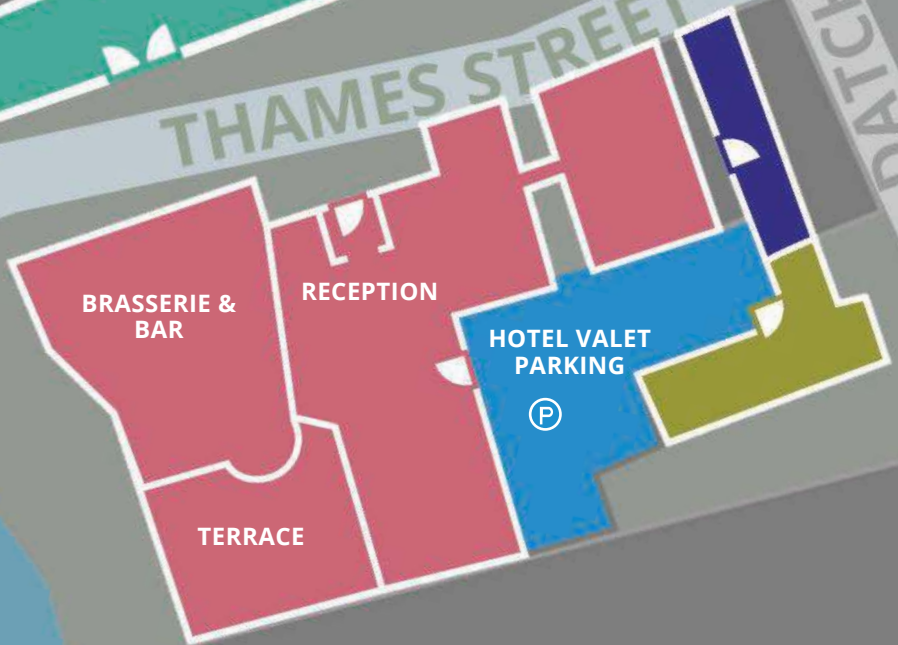

FARM YARD

WINDSOR HOUSE
BEDROOMS 300-474

WREN'S CLUB
AND SPA

THAMES HOUSE,
THE BRASSERIE,
BAR & TERRACE
BEDROOMS 1-58

DATCHET
APARTMENTS
APARTMENTS 101-107

HERITAGE HOUSE
BEDROOMS 81-86

BRASSERIE &
BAR

RECEPTION

HOTEL VALET
PARKING

TERRACE

DATCHET ROAD

THAMES STREET

DIRECTIONS FROM SIR CHRISTOPHER WREN

- Start on Thames Street
- Left at traffic lights onto Datchet Road
- Take first left onto Farm Yard
- Take first right onto Riverside Walk
- Continue into Train Station Car Park
- Look out for sign indicating our hotel parking on the left-hand side

PRIVATE PARKING FOR
SIR CHRISTOPHER WREN
HOTEL & SPA

HOTEL CAR PARK

SIR CHRISTOPHER WREN HOTEL AND SPA

WINDSOR & ETON RIVERSIDE STATION

RIVER THAMES

WINDSOR CASTLE

WINDSOR & ETON CENTRAL STATION

WINDSOR ROYAL SHOPPING CENTRE